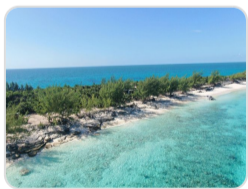

LOT 5, ISLAND ADVENTURES, ROSE ISLAND

\$475,000

Address:	LOT 5, ISLAND ADVENTURES, Rose Island
City:	New Providence/Paradise Island
MLS#:	67776
Lot Size:	45,738 sq. ft.
Listing No:	R13
Beds:	0
Baths:	0
Living Area:	45,738 sq. ft.
Year Built:	n/a

PROPERTY GALLERY

PROPERTY DETAILS

Located just to the east of the narrows on Rose Island, this wonderfully private, sea to sea, beachfront property has incredible views over the Rose Island sand bank to the north with scattered picturesque reefs and the yellow banks to the south. Elevations of over 25 ft. command 360 degree views and provide an excellent location for a private compound or commercial touristic opportunity.