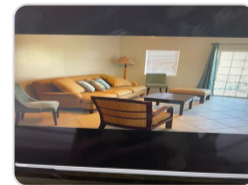

### PROPERTY DETAILS

Enjoy beachfront resort style living in this 2 bedroom 2 bathroom top floor single level unit located on Island Lane, Old Towne, Sandyport. This unit is being sold furnished. Included is a 30 foot dock slip, ideal for boaters and Investors. All on one-level, this unit features an open floor plan of the kitchen, dining and living areas that flow out to the balcony with distant views of the water. Both bedrooms are en-suite for privacy and comfort and with very good closet space. Amenities of this unit includes secure gated entry, elevator, access to the resort's swimming pool and beach.