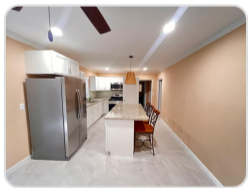

SHERWOOD DRIVE, EASTERN ROAD

\$2,500

Address:	SHERWOOD DRIVE, Eastern Road
City:	New Providence/Paradise Island
MLS#:	67294
Lot Size:	0 sq. ft.
Listing No:	R20
Beds:	3
Baths:	1
Living Area:	1,200 sq. ft.
Year Built:	n/a
Status:	For Rentonly

PROPERTY GALLERY

PROPERTY DETAILS

Now available for rent — this spacious and well-maintained 3-bedroom, 1-bathroom home located just off Prince Charles Drive in the eastern district of New Providence offers comfort, convenience, and excellent value. The property features all new appliances, a large primary bedroom, and an open-concept living area perfect for everyday living and entertaining. Enjoy the added privacy of an enclosed backyard along with ample parking space for multiple vehicles. Water is included in the monthly rent, and the home is ideally situated close to bus stops, schools, grocery stores, and other everyday essentials. Plus, you're only a 3-minute drive from the beach, making this the perfect place to enjoy both convenience and island living. Contact today for more information or to schedule a viewing.