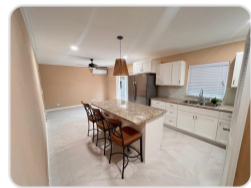

SHERWOOD DRIVE, EASTERN ROAD

\$2,500

Address:	SHERWOOD DRIVE, Eastern Road
City:	New Providence/Paradise Island
MLS#:	67294
Lot Size:	0 sq. ft.
Listing No:	R20
Beds:	3
Baths:	1
Living Area:	1,200 sq. ft.
Year Built:	n/a
Status:	For Rentonly

PROPERTY GALLERY

PROPERTY DETAILS

Now available for rent — this spacious and well-maintained 3-bedroom, 1-bathroom home located just off Prince Charles Drive in the eastern district of New Providence offers comfort, convenience, and excellent value. The property features all new appliances, a large primary bedroom, and an open-concept living area perfect for everyday living and entertaining. Enjoy the added privacy of an enclosed backyard along with ample parking space for multiple vehicles. Water is included in the monthly rent, and the home is ideally situated close to bus stops, schools, grocery stores, and other everyday essentials. Plus, you're only a 3-minute drive from the beach, making this the perfect place to enjoy both convenience and island living. Contact today for more information or to schedule a viewing.