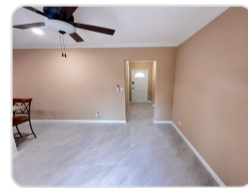

SHERWOOD DRIVE, EASTERN ROAD

\$2,500

Address:	SHERWOOD DRIVE, Eastern Road
City:	New Providence/Paradise Island
MLS#:	67294
Lot Size:	0 sq. ft.
Listing No:	R20
Beds:	3
Baths:	1
Living Area:	1,200 sq. ft.
Year Built:	n/a
Status:	For Rentonly

PROPERTY GALLERY

PROPERTY DETAILS

Now available for rent — this spacious and well-maintained 3-bedroom, 1-bathroom home located just off Prince Charles Drive in the eastern district of New Providence offers comfort, convenience, and excellent value. The property features all new appliances, a large primary bedroom, and an open-concept living area perfect for everyday living and entertaining. Enjoy the added privacy of an enclosed backyard along with ample parking space for multiple vehicles. Water is included in the monthly rent, and the home is ideally situated close to bus stops, schools, grocery stores, and other everyday essentials. Plus, you're only a 3-minute drive from the beach, making this the perfect place to enjoy both convenience and island living. Contact today for more information or to schedule a viewing.