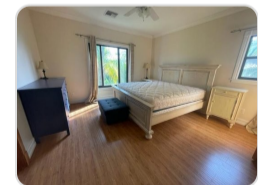

20 TURNBERRY

\$4,750

| | |
|---------------------|---|
| Address: | TURNBERRY TOWNHOUSES,Charlottesville |
| City: | New Providence/Paradise Island |
| MLS#: | 65572 |
| Lot Size: | 2,000 sq. ft. |
| Listing No: | R544 |
| Beds: | 3 |
| Baths: | 3 |
| Living Area: | 2,000 sq. ft. |
| Year Built: | n/a |
| Status: | For Rentonly |

PROPERTY GALLERY

PROPERTY DETAILS

This fully furnished rental unit has 3 bedrooms, 3 bathrooms, great room, a powder room and a laundry closet upstairs. The spacious kitchen is equipped with full-sized appliances and pantry for convenience. Enjoy access to great amenities such as a volley ball court, pool and tennis courts.