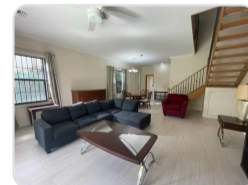

20 TURNBERRY

\$4,750

| | |
|---------------------|---|
| Address: | TURNBERRY TOWNHOUSES,Charlottesville |
| City: | New Providence/Paradise Island |
| MLS#: | 65572 |
| Lot Size: | 2,000 sq. ft. |
| Listing No: | R544 |
| Beds: | 3 |
| Baths: | 3 |
| Living Area: | 2,000 sq. ft. |
| Year Built: | n/a |
| Status: | For Rentonly |

PROPERTY GALLERY

PROPERTY DETAILS

This fully furnished rental unit has 3 bedrooms, 3 bathrooms, great room, a powder room and a laundry closet upstairs. The spacious kitchen is equipped with full-sized appliances and pantry for convenience. Enjoy access to great amenities such as a volley ball court, pool and tennis courts.