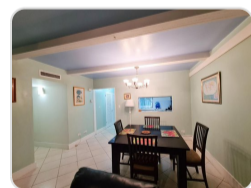

LOVE BEACH COLONY WEST, W, LOVE BEACH

\$3,000

Address:	LOVE BEACH COLONY WEST, W, Love Beach
City:	New Providence/Paradise Island
MLS#:	66811
Lot Size:	1,300 sq. ft.
Listing No:	R822
Beds:	2
Baths:	2
Living Area:	1,200 sq. ft.
Year Built:	n/a
Status:	For Rentonly

PROPERTY GALLERY

PROPERTY DETAILS

Available August 1, 2026, this spacious 2-bedroom, 2-bathroom beachfront condo is located in the highly desirable western district of New Providence, within the exclusive Love Beach Colony. Step directly onto one of the most beautiful and private stretches of Love Beach, offering true beachfront living with no nearby public access. Ideally positioned just 10 minutes from Lynden Pindling International Airport and close to shopping, restaurants, and daily conveniences, this condo combines privacy with convenience. Perfect for professionals or couples seeking a peaceful oceanfront lifestyle. No children and no pets permitted. This rare Love Beach rental opportunity will not last long. Act fast to secure your beachfront condo in Nassau, Bahamas.