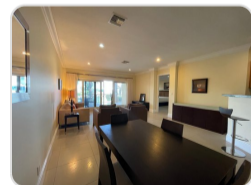

Baths: 1

Living Area: 1,356 sq. ft.

Year Built: n/a

Status: For Rentonly

PROPERTY GALLERY

PROPERTY DETAILS

Discover your dream home at Suffolk Court Condominiums! This spacious 1-bedroom, 1-bathroom condo offers 1,030 sq. ft. of upscale living. Fully furnished, it features elegant porcelain flooring and granite countertops in the kitchen and bath. Enjoy a generous private balcony overlooking the tranquil canal, perfect for morning coffee or evening relaxation. Convenience is key with a full-size washer and dryer, plus hurricane impact doors and windows for peace of mind. Suffolk Court is a gated community with available boat dockage, allowing you to explore the beautiful waterways. The large private swimming pool, nestled behind lush landscaping, provides a serene escape just steps from your door.