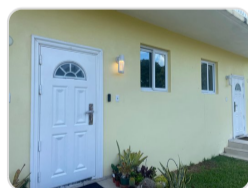

UNIT 1 MANGO DRIVE, EASTERN ROAD

\$2,400

Address:	Unit 1 MANGO DRIVE, Eastern Road
City:	New Providence/Paradise Island
MLS#:	66718
Lot Size:	10,000 sq. ft.
Listing No:	R725
Beds:	2
Baths:	1
Living Area:	10,000 sq. ft.
Year Built:	n/a
Status:	For Rentonly

PROPERTY GALLERY

PROPERTY DETAILS

Spacious two bedroom townhouse for rent in the well establish community of High Vista. This townhouse is in the perfect location just minutes away from downtown, Atlantis, beaches, shopping and eateries. Schedule a showing to view units one and two.