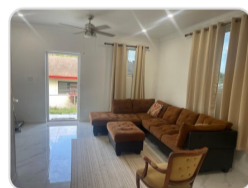

UNIT 1 MANGO DRIVE, EASTERN ROAD

\$2,400

Address:	Unit 1 MANGO DRIVE, Eastern Road
City:	New Providence/Paradise Island
MLS#:	66718
Lot Size:	10,000 sq. ft.
Listing No:	R725
Beds:	2
Baths:	1
Living Area:	10,000 sq. ft.
Year Built:	n/a
Status:	For Rentonly

PROPERTY GALLERY

PROPERTY DETAILS

Spacious two bedroom townhouse for rent in the well establish community of High Vista. This townhouse is in the perfect location just minutes away from downtown, Atlantis, beaches, shopping and eateries. Schedule a showing to view units one and two.