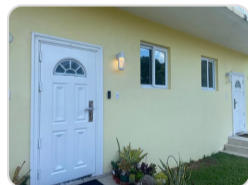

UNIT 2 MANGO DRIVE, EASTERN ROAD

\$2,400

Address:	Unit 2 MANGO DRIVE, Eastern Road
City:	New Providence/Paradise Island
MLS#:	66716
Lot Size:	10,000 sq. ft.
Listing No:	R724
Beds:	2
Baths:	1
Living Area:	10,000 sq. ft.
Year Built:	n/a
Status:	For Rentonly

PROPERTY GALLERY

PROPERTY DETAILS

Spacious two bedroom townhouse for rent in the well establish community of High Vista. This townhouse is in the perfect location just minutes away from downtown, Atlantis, beaches, shopping and eateries. Schedule a showing to view units one and two.