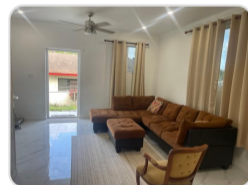

UNIT 2 MANGO DRIVE, EASTERN ROAD

\$2,400

Address:	Unit 2 MANGO DRIVE, Eastern Road
City:	New Providence/Paradise Island
MLS#:	66716
Lot Size:	10,000 sq. ft.
Listing No:	R724
Beds:	2
Baths:	1
Living Area:	10,000 sq. ft.
Year Built:	n/a
Status:	For Rentonly

PROPERTY GALLERY

PROPERTY DETAILS

Spacious two bedroom townhouse for rent in the well establish community of High Vista. This townhouse is in the perfect location just minutes away from downtown, Atlantis, beaches, shopping and eateries. Schedule a showing to view units one and two.