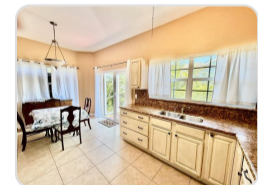

LINCOLN PARK HOME, LINCOLN PARK

\$380,000

Address:	LINCOLN PARK HOME, Lincoln Park
City:	Grand Bahama/Freeport
MLS#:	66571
Lot Size:	12,825 sq. ft.
Listing No:	R913
Beds:	3
Baths:	2
Living Area:	1,800 sq. ft.
Year Built:	1990
Status:	For Sale only

PROPERTY GALLERY

PROPERTY DETAILS

Charming 3-bedroom, 2-bathroom home with a pool located in the desirable Lincoln Park area. This elevated property features a bright, open kitchen and living space, creating a comfortable, inviting layout. The home is move-in ready, but would benefit from some updates and TLC, making it a great opportunity for buyers to add their own personal touch and value. Situated in a nice, established neighborhood, this property is ideal as a family home, starter property, or investment opportunity. Enjoy the outdoor space with a private pool, perfect for relaxing or entertaining. A great opportunity in a sought-after location with plenty of potential—don't miss out!