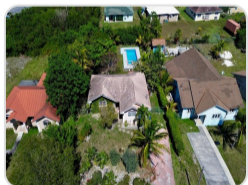

LINCOLN PARK HOME, LINCOLN PARK

\$380,000

Address:	LINCOLN PARK HOME, Lincoln Park
City:	Grand Bahama/Freeport
MLS#:	66571
Lot Size:	12,825 sq. ft.
Listing No:	R913
Beds:	3
Baths:	2
Living Area:	1,800 sq. ft.
Year Built:	1990
Status:	For Sale only

PROPERTY GALLERY

PROPERTY DETAILS

Charming 3-bedroom, 2-bathroom home with a pool located in the desirable Lincoln Park area. This elevated property features a bright, open kitchen and living space, creating a comfortable, inviting layout. The home is move-in ready, but would benefit from some updates and TLC, making it a great opportunity for buyers to add their own personal touch and value. Situated in a nice, established neighborhood, this property is ideal as a family home, starter property, or investment opportunity. Enjoy the outdoor space with a private pool, perfect for relaxing or entertaining. A great opportunity in a sought-after location with plenty of potential—don't miss out!