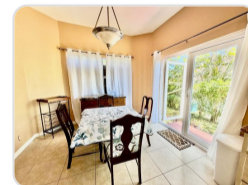

LINCOLN PARK HOME, LINCOLN PARK

\$380,000

Address:	LINCOLN PARK HOME, Lincoln Park
City:	Grand Bahama/Freeport
MLS#:	66571
Lot Size:	12,825 sq. ft.
Listing No:	R913
Beds:	3
Baths:	2
Living Area:	1,800 sq. ft.
Year Built:	1990
Status:	For Sale only

PROPERTY GALLERY

PROPERTY DETAILS

Charming 3-bedroom, 2-bathroom home with a pool located in the desirable Lincoln Park area. This elevated property features a bright, open kitchen and living space, creating a comfortable, inviting layout. The home is move-in ready, but would benefit from some updates and TLC, making it a great opportunity for buyers to add their own personal touch and value. Situated in a nice, established neighborhood, this property is ideal as a family home, starter property, or investment opportunity. Enjoy the outdoor space with a private pool, perfect for relaxing or entertaining. A great opportunity in a sought-after location with plenty of potential—don't miss out!