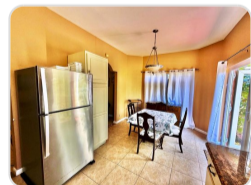

LINCOLN PARK HOME, LINCOLN PARK

\$380,000

Address:	LINCOLN PARK HOME, Lincoln Park
City:	Grand Bahama/Freeport
MLS#:	66571
Lot Size:	12,825 sq. ft.
Listing No:	R913
Beds:	3
Baths:	2
Living Area:	1,800 sq. ft.
Year Built:	1990
Status:	For Sale only

PROPERTY GALLERY

PROPERTY DETAILS

Charming 3-bedroom, 2-bathroom home with a pool located in the desirable Lincoln Park area. This elevated property features a bright, open kitchen and living space, creating a comfortable, inviting layout. The home is move-in ready, but would benefit from some updates and TLC, making it a great opportunity for buyers to add their own personal touch and value. Situated in a nice, established neighborhood, this property is ideal as a family home, starter property, or investment opportunity. Enjoy the outdoor space with a private pool, perfect for relaxing or entertaining. A great opportunity in a sought-after location with plenty of potential—don't miss out!