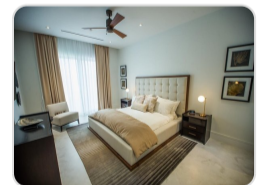

408 ONE CABLE BEACH, CABLE BEACH

\$6,500

Address:	408 ONE CABLE BEACH, Cable Beach
City:	New Providence/Paradise Island
MLS#:	66516
Lot Size:	1,350 sq. ft.
Listing No:	R1013
Beds:	2
Baths:	2
Living Area:	1,350 sq. ft.
Year Built:	2018
Status:	For Rentonly

PROPERTY GALLERY

PROPERTY DETAILS

Located within walking distance to Baha Mar Resort, grocery shopping, restaurants, and nightlife, this fully furnished, turnkey two bedroom, two bathroom residence features a clean design and oversized terrace overlooking the pool and beach area. The chef's kitchen is fully equipped with top of the line Wolf and Sub Zero appliances, custom German cabinetry, and a large center island with waterfall feature. Amenities at ONE Cable Beach include full concierge and property management, guarded and gated security, fitness centre, infinity pool, private beach, cabana with full kitchen, owner's storage lockers and assigned parking. One Cable Beach is fully managed by a professional on-site team.