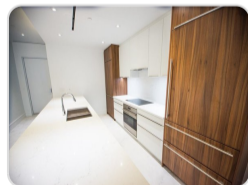

408 ONE CABLE BEACH, CABLE BEACH

\$6,500

Address:	408 ONE CABLE BEACH, Cable Beach
City:	New Providence/Paradise Island
MLS#:	66516
Lot Size:	1,350 sq. ft.
Listing No:	R1013
Beds:	2
Baths:	2
Living Area:	1,350 sq. ft.
Year Built:	2018
Status:	For Rentonly

PROPERTY GALLERY

PROPERTY DETAILS

Located within walking distance to Baha Mar Resort, grocery shopping, restaurants, and nightlife, this fully furnished, turnkey two bedroom, two bathroom residence features a clean design and oversized terrace overlooking the pool and beach area. The chef's kitchen is fully equipped with top of the line Wolf and Sub Zero appliances, custom German cabinetry, and a large center island with waterfall feature. Amenities at ONE Cable Beach include full concierge and property management, guarded and gated security, fitness centre, infinity pool, private beach, cabana with full kitchen, owner's storage lockers and assigned parking. One Cable Beach is fully managed by a professional on-site team.