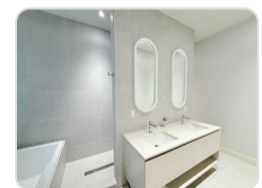

## WESTEND CONDO

**\$6,000**

<b>Address:</b>	WESTEND CONDO, Love Beach
<b>City:</b>	New Providence/Paradise Island
<b>MLS#:</b>	66386
<b>Lot Size:</b>	217,800 sq. ft.
<b>Listing No:</b>	R1100
<b>Beds:</b>	3
<b>Baths:</b>	2
<b>Living Area:</b>	1,320 sq. ft.
<b>Year Built:</b>	n/a
<b>Status:</b>	For Rentonly

## PROPERTY DETAILS

This fully furnished unit is located in Westend, a newly developed Gated community in Love Beach. The unit has a master bedroom with an en-suite, two guest bedrooms, and an additional guest bathroom. Each unit has 10-foot ceilings and sliding hurricane glass doors that open onto the back porch, creating a bright, open feel. The condo is turn-key, featuring Italian appliances, luxury furnishing, and fiber Internet already installed. This rental is just a 5-minute walk from Love Beach, which is accessible via a well-maintained path across West Bay Street. This unit includes two parking spots, access to a fully equipped gym, two large pools, a clubhouse for community use, and 24/7 security.