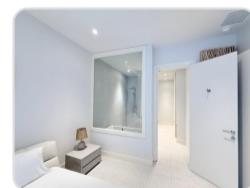

## WESTEND CONDO

**\$6,000**

<b>Address:</b>	WESTEND CONDO, Love Beach
<b>City:</b>	New Providence/Paradise Island
<b>MLS#:</b>	66386
<b>Lot Size:</b>	217,800 sq. ft.
<b>Listing No:</b>	R1100
<b>Beds:</b>	3
<b>Baths:</b>	2
<b>Living Area:</b>	1,320 sq. ft.
<b>Year Built:</b>	n/a
<b>Status:</b>	For Rentonly

## PROPERTY DETAILS

This fully furnished unit is located in Westend, a newly developed Gated community in Love Beach. The unit has a master bedroom with an en-suite, two guest bedrooms, and an additional guest bathroom. Each unit has 10-foot ceilings and sliding hurricane glass doors that open onto the back porch, creating a bright, open feel. The condo is turn-key, featuring Italian appliances, luxury furnishing, and fiber Internet already installed. This rental is just a 5-minute walk from Love Beach, which is accessible via a well-maintained path across West Bay Street. This unit includes two parking spots, access to a fully equipped gym, two large pools, a clubhouse for community use, and 24/7 security.