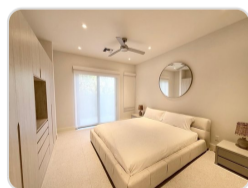

## WESTEND CONDO

**\$6,000**

<b>Address:</b>	WESTEND CONDO, Love Beach
<b>City:</b>	New Providence/Paradise Island
<b>MLS#:</b>	66386
<b>Lot Size:</b>	217,800 sq. ft.
<b>Listing No:</b>	R1100
<b>Beds:</b>	3
<b>Baths:</b>	2
<b>Living Area:</b>	1,320 sq. ft.
<b>Year Built:</b>	n/a
<b>Status:</b>	For Rentonly

## PROPERTY DETAILS

This fully furnished unit is located in Westend, a newly developed Gated community in Love Beach. The unit has a master bedroom with an en-suite, two guest bedrooms, and an additional guest bathroom. Each unit has 10-foot ceilings and sliding hurricane glass doors that open onto the back porch, creating a bright, open feel. The condo is turn-key, featuring Italian appliances, luxury furnishing, and fiber Internet already installed. This rental is just a 5-minute walk from Love Beach, which is accessible via a well-maintained path across West Bay Street. This unit includes two parking spots, access to a fully equipped gym, two large pools, a clubhouse for community use, and 24/7 security.