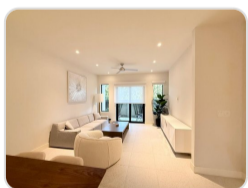

## WESTEND CONDO

**\$6,000**

<b>Address:</b>	WESTEND CONDO, Love Beach
<b>City:</b>	New Providence/Paradise Island
<b>MLS#:</b>	66386
<b>Lot Size:</b>	217,800 sq. ft.
<b>Listing No:</b>	R1100
<b>Beds:</b>	3
<b>Baths:</b>	2
<b>Living Area:</b>	1,320 sq. ft.
<b>Year Built:</b>	n/a
<b>Status:</b>	For Rentonly

## PROPERTY DETAILS

This fully furnished unit is located in Westend, a newly developed Gated community in Love Beach. The unit has a master bedroom with an en-suite, two guest bedrooms, and an additional guest bathroom. Each unit has 10-foot ceilings and sliding hurricane glass doors that open onto the back porch, creating a bright, open feel. The condo is turn-key, featuring Italian appliances, luxury furnishing, and fiber Internet already installed. This rental is just a 5-minute walk from Love Beach, which is accessible via a well-maintained path across West Bay Street. This unit includes two parking spots, access to a fully equipped gym, two large pools, a clubhouse for community use, and 24/7 security.