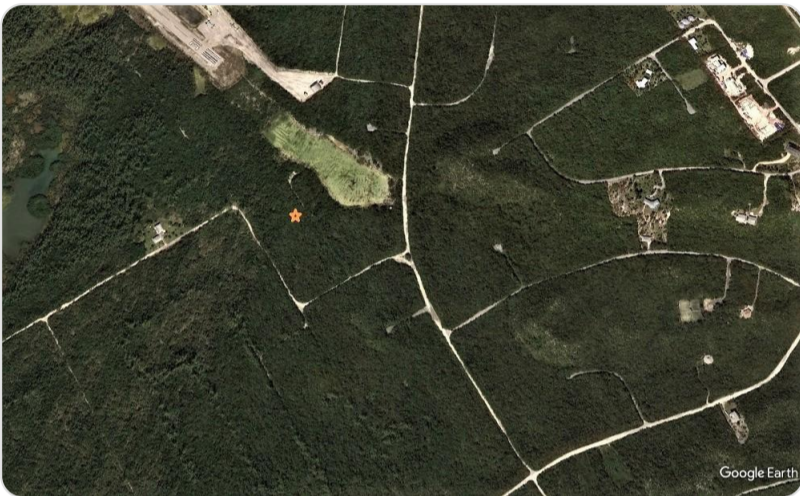

## LOT# 20 STELLA MARIS,STELLA MARIS

**\$14,500**

<b>Address:</b>	LOT# 20 STELLA MARIS,Stella Maris
<b>City:</b>	Long Island
<b>MLS#:</b>	66273
<b>Lot Size:</b>	11,700 sq. ft.
<b>Listing No:</b>	R1461
<b>Beds:</b>	0
<b>Baths:</b>	0
<b>Living Area:</b>	11,700 sq. ft.
<b>Year Built:</b>	n/a
<b>Status:</b>	For Saleonly

### PROPERTY DETAILS

This property is located in Stella Maris and is close to Stella Maris Airport, Resort and Marina. Enjoy a day on the water or take a boat ride to one of the islands off shore or fly to another island in the Bahamas right from Stella Maris Airport One can build a vacation cottage or a house and enjoy the beautiful beaches, diving and fishing not far from the property.