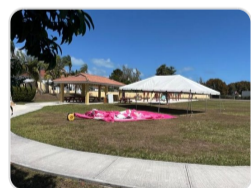

130 TREASURE COVE, YAMACRAW

\$235,000

Address:	130 TREASURE COVE, Yamacraw
City:	New Providence/Paradise Island
MLS#:	66223
Lot Size:	6,000 sq. ft.
Listing No:	R1272
Beds:	0
Baths:	0
Living Area:	6,000 sq. ft.
Year Built:	n/a
Status:	For Sale only

PROPERTY GALLERY

PROPERTY DETAILS

One street over from the beach this single family lot is located in the gated community of Treasure Cove in the eastern district of New Providence. Ideal size to build your dream home on and enjoy the tranquility and peace the community has to offer which includes 24 hour security, playground and access to the beach.