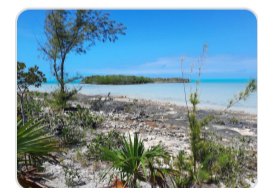

Baths: 0

Living Area: 18,166 sq. ft.

Year Built: n/a

Status: For Sale only

PROPERTY GALLERY

PROPERTY DETAILS

Tucked away in the quiet settlement of Bunches Long Island this large lot sits on The Caribbean side of the Island with water views, beautiful sunsets and close proximity to Stella Maris airport, shopping and all utilities are available at the main highway.