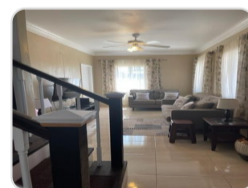

PROPERTY GALLERY

PROPERTY DETAILS

Impeccable and spacious, this large executive rental home in Eleuthera is just 20 minutes from the Rock Sound Airport, perfectly situated in a fabulous and quiet location off Queen's Highway. This two-storey, fully tiled home features 3 bedrooms and 3.5 bathrooms, sitting comfortably on two lots. It's ideal for a large family and offers plenty of room for weekend guests, with sleeping accommodations for up to 10 people. The home comes fully furnished with appliances and laundry facilities. Nearby, you'll find a food store, gas station, school, and clinic, while a natural ocean hole and the beach are just a short drive away.