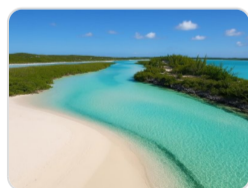

FOUNTAIN BAY VILLA, NEW BIGHT

\$350,000

Address:	FOUNTAIN BAY VILLA, New Bight
City:	Cat Island
MLS#:	65436
Lot Size:	3,904 sq. ft.
Listing No:	R1662
Beds:	1
Baths:	1
Living Area:	3,904 sq. ft.
Year Built:	2017
Status:	For Sale only

PROPERTY GALLERY

PROPERTY DETAILS

Fountain Bay Villas offers an exceptional opportunity to acquire a turnkey beachfront vacation villa, perfectly positioned on a tranquil cove with direct beach access. Designed for both lifestyle enjoyment and investment potential, these villas offer refined finishes, thoughtful layouts, and a true sense of island luxury. Enjoy coastal living, with close proximity to marine life! Villa 1 features 900 sq. ft. of interior living space (under air), 300 sq. ft. of private outdoor patio space. Direct beach access, located on a picturesque and protected cove. The villa comes fully furnished, offering immediate move-in or rental readiness. These villas are ideally suited as vacation homes, short-term rental investments, or private island retreats.