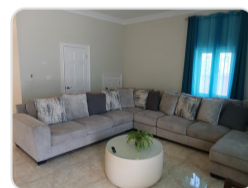

62 LOVE ESTATES, LOVE BEACH

\$3,500

Address:	62 LOVE ESTATES, Love Beach
City:	New Providence/Paradise Island
MLS#:	65543
Lot Size:	1,500 sq. ft.
Listing No:	R452
Beds:	2
Baths:	2
Living Area:	1,500 sq. ft.
Year Built:	2025
Status:	For Rentonly

PROPERTY GALLERY

PROPERTY DETAILS

Fully Furnished 2-Bedroom, 2-Bathroom Condo – Love Estates This beautifully furnished 2-bedroom, 2-bathroom condo is located in the desirable Love Estates community. The unit offers a spacious and well-designed layout, featuring comfortable living and dining areas, a fully equipped kitchen, and tastefully furnished bedrooms for immediate move-in convenience. Water is included in the monthly rent, adding extra value and ease of living. The condo is situated in a quiet, secure neighborhood with easy access to major roads, shopping, dining, and everyday amenities. Includes standby generator. Furnishings and water Ideal for professionals, couples, expats seeking a comfortable and hassle-free living space in a prime location.