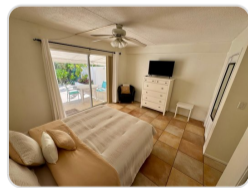

PROPERTY GALLERY

PROPERTY DETAILS

Very convenient location for Nassau, east and west, close to restaurants, businesses and entertainment on Paradise island. Also a few minutes walk from beautiful Cabbage Beach.

AGENT DETAILS