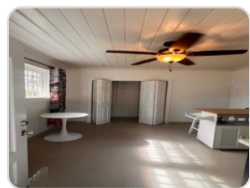

PROPERTY GALLERY

PROPERTY DETAILS

Furnished one bed one bath with standby generator, new appliances, sperate drive way, ring door bell camera, full master with king bed, ductless air condition and en-suite full bath with huge closet space.