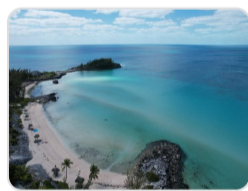

### PROPERTY DETAILS

Beautiful ocean front lot with 13,500 sq. ft. located in the popular Rainbow Bay community. This lot is located on the northern end facing the Atlantic Ocean famous for Driftwood and Surfers Beach. The scenic Rainbow Bay Beach is a short 4 min drive away. Eleuthera is one of the most beautiful islands in The Bahamas, from north to south; it is approximately 90 miles long and in most places little more than 2 to 3 miles wide. For the most part, the island consists of rolling hills and valleys and studded with lakes and woodlands, caves and blue holes. The coasts alternate between high steep cliffs and spectacular beaches. Rainbow Bay is a trending community popular for second homeowners and provides a stable investment opportunity when considering homes for short term vacation use. It is centrally located with only a few minutes drive to the beach or to Governors Harbor Airport and the capital of Eleuthera, Governors Harbor. There are lots of attractions, things