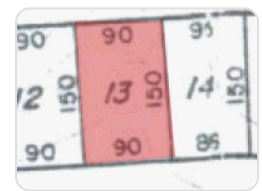

## OCEANFRONT LOT

**\$80,000**

<b>Address:</b>	OCEAN DRIVE,Rainbow Bay
<b>City:</b>	Eleuthera
<b>MLS#:</b>	65330
<b>Lot Size:</b>	13,500 sq. ft.
<b>Listing No:</b>	R1677
<b>Beds:</b>	0
<b>Baths:</b>	0
<b>Living Area:</b>	13,500 sq. ft.
<b>Year Built:</b>	n/a
<b>Status:</b>	For Saleonly

### PROPERTY DETAILS

Beautiful ocean front lot with 13,500 sq. ft. located in the popular Rainbow Bay community. This lot is located on the northern end facing the Atlantic Ocean famous for Driftwood and Surfers Beach. The scenic Rainbow Bay Beach is a short 4 min drive away. Eleuthera is one of the most beautiful islands in The Bahamas, from north to south; it is approximately 90 miles long and in most places little more than 2 to 3 miles wide. For the most part, the island consists of rolling hills and valleys and studded with lakes and woodlands, caves and blue holes. The coasts alternate between high steep cliffs and spectacular beaches. Rainbow Bay is a trending community popular for second homeowners and provides a stable investment opportunity when considering homes for short term vacation use. It is centrally located with only a few minutes drive to the beach or to Governors Harbor Airport and the capital of Eleuthera, Governors Harbor. There are lots of attractions, things