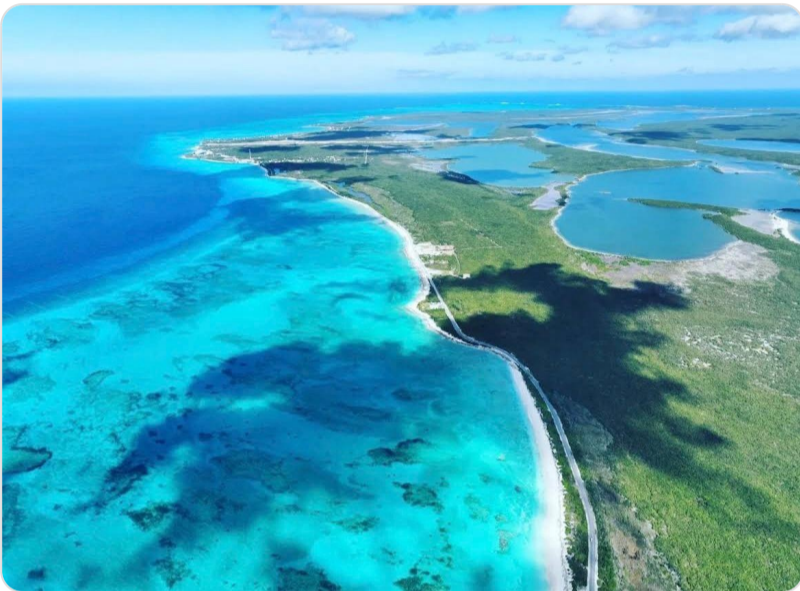

LOT 26 COLUMBUS LANDING, COLUMBUS LANDINGS

\$20,000

Address:	LOT 26 COLUMBUS LANDING, Columbus Landings
City:	San Salvador
MLS#:	64242
Lot Size:	12,350 sq. ft.
Listing No:	R2104
Beds:	0
Baths:	0
Living Area:	12,350 sq. ft.
Year Built:	n/a
Status:	For Saleonly

PROPERTY GALLERY

PROPERTY DETAILS

Escape to San Salvador and build an income producing duplex on this spacious lot. It is elevated with sea views and utilities are nearby. The beach is 5 minutes away and airport is 10 minutes away. Your island oasis awaits.