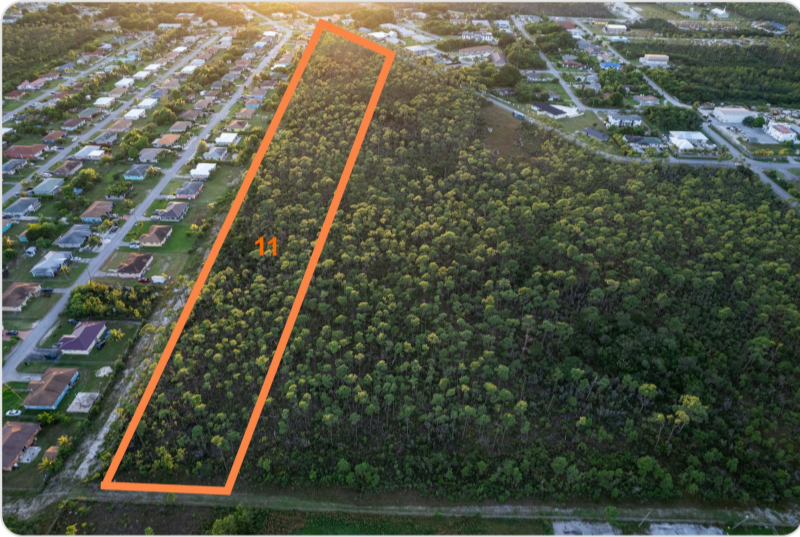

11 EAST BEACH DRIVE, FREEPORT

\$475,000

Address:	11 EAST BEACH DRIVE,Freeport
City:	Grand Bahama/Freeport
MLS#:	64416
Lot Size:	435,600 sq. ft.
Listing No:	R1914
Beds:	0
Baths:	0
Living Area:	435,600 sq. ft.
Year Built:	n/a
Status:	For Saleonly

PROPERTY GALLERY

PROPERTY DETAILS

This exceptional 10-acre parcel is ideally situated in the center of Freeport's thriving residential and commercial district. Offering a rare opportunity for housing or mixed-use development, this property provides ample space and flexibility for visionary builders and investors. Conveniently located just minutes from schools, churches, shopping centers, and downtown Freeport business district, the tract also enjoys quick access to both Grand Bahama's domestic and international airports. With its combination of location, size, and accessibility, this property truly stands out as a one-of-a-kind investment opportunity in one of Freeport's most desirable areas.