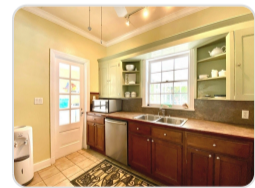

### PROPERTY DETAILS

Charming vintage Bahamian concrete cottage on a 3.4-acre elevated, landscaped lot in Rock Sound, Eleuthera. The 3-bed, 2-bath main house features open-concept living with screened porches overlooking lush gardens and a private freshwater pool. Renovated in 2012 with ongoing updates. Includes city water, cistern, washer/dryer, and one-car garage with storage. Detached 1-bed, 1-bath guest cottage requires renovation. Surrounded by mature palms, fruit trees, and a spectacular banyan tree. Minutes to groceries, dining, medical services, and the iconic Ocean Hole. Ideal for a serene family home, vacation rental, or smart investment in growing South Eleuthera.