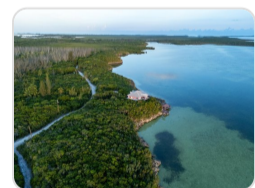

ISABELLA DRIVE, GREAT HARBOUR CAY

\$130,000

Address:	ISABELLA DRIVE, Great Harbour Cay
City:	Berry Islands
MLS#:	63960
Lot Size:	15,600 sq. ft.
Listing No:	R40
Beds:	0
Baths:	0
Living Area:	15,600 sq. ft.
Year Built:	n/a
Status:	For Sale only

PROPERTY GALLERY

PROPERTY DETAILS

Discover the potential of island living with this elevated waterfront lot on the peaceful western leeward side of Great Harbour Cay. Just minutes from the renowned Great Harbour Cay Marina- considered one of the best hurricane harbours in The Bahamas. This single-family zoned property offers direct access to world-class bonefishing flats, deep sea fishing, and stunning sunset views. Enjoy nearby shops, restaurants, beaches, and the convenience of an international airport. Ideal for off-grid or on-grid living, with road access and electricity nearby. Waterfront investment opportunity in an undeveloped area perfect for your island escape or future development. Don't miss this slice of Berry Islands paradise!