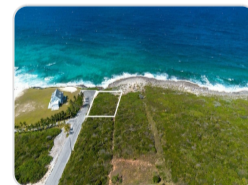

HAMILTON'S WATERFRONT LOT, HAMILTON'S

\$199,000

Address: HAMILTON'S WATERFRONT LOT, Hamilton's

City: Long Island

MLS#: 63488

Lot Size: 32,752 sq. ft.

Listing No: R1240

Beds: 0

Baths: 0

Living Area: 32,752 sq. ft.

Year Built: n/a

Status: For Sale only

PROPERTY GALLERY

PROPERTY DETAILS

An ocean-view lot with fresh ocean breezes, and beaches within walking distance. The view of the East coast of the island adds to its allure, providing scenic vistas and stunning sunrises. Dean's Blue Hole is just a few minutes away. Properties with such features often appeal to those seeking a balance between natural beauty and convenience. The proximity to essential services, such as grocery stores, airport, restaurants, bars, and many other amenities, ensures practicality. Meanwhile, accessibility to beaches and the ocean provides recreational opportunities and a tranquil atmosphere. Located approximately one mile off the main highway, Electricity, cable TV, city water, and telephone are available at the property.