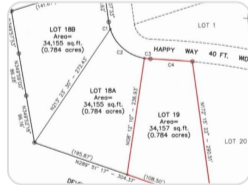

## LOT #19 LOVE ESTATES, LOVE BEACH

**\$375,000**

<b>Address:</b>	LOT #19 LOVE ESTATES, Love Beach
<b>City:</b>	New Providence/Paradise Island
<b>MLS#:</b>	57503
<b>Lot Size:</b>	34,157 sq. ft.
<b>Listing No:</b>	R1997
<b>Beds:</b>	0
<b>Baths:</b>	0
<b>Living Area:</b>	0 sq. ft.
<b>Year Built:</b>	n/a
<b>Status:</b>	For Sale only

### PROPERTY DETAILS

Single Family Lot #19 in Love Estates stands out as the premier destination in the western district of Nassau, Bahamas, offering the best-priced and largest selection of generously sized lots. Nestled at the heart of numerous developments, residents benefit from easy access to a variety of amenities, such as Entertainment, Beaches, Schools, and Shopping. With its unbeatable value and convenience, Love Estates is the perfect choice for families and investors seeking an exceptional living experience in a thriving neighborhood.