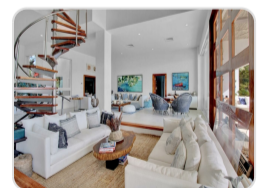

VERANERA

\$60,000

Address:	13B OCEAN DRIVE, Old Fort Bay
City:	New Providence/Paradise Island
MLS#:	61326
Lot Size:	31,000 sq. ft.
Listing No:	R1792
Beds:	8
Baths:	6
Living Area:	31,000 sq. ft.
Year Built:	n/a
Status:	For Rentonly

PROPERTY GALLERY

PROPERTY DETAILS

The estate is a luxurious property offering a total of eight bedrooms, with six in the main house and two in the pool house, each boasting unique charm and style, en-suite bathrooms, and access to the pool. The property features a private dock for vessel docking and guided tours, a second-story nook with stunning ocean and canal views, a sparkling pool, as well as a gameroom cabana, outdoor dining area, grill, bonfire pit, gym, and bar. Inside, the modern and spacious design includes a fully-equipped kitchen with Kitchenaid smart appliances, a dining room, a media room, a library, seven full bathrooms, two half baths, a laundry room, and a seven-car port. The property is home to