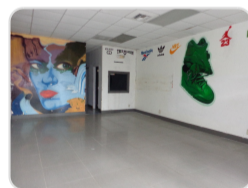

### PROPERTY DETAILS

Commercial rental space in the heart of downtown. The perfect size to get your retail business started. Thinking about downsizing or simply in need of office space. This space at Jireh's Plaza affords you the right amount of space at an affordable price. Conveniently located within minutes to Government offices, the post office, banks and many other business establishments. Call Mosko Realty at 242-351-6445. Let us show you this rental space.