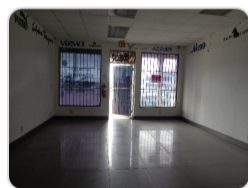

## COMMERCIAL RENTAL SPACE IN THE HEART OF DOWNTOWN

**Lease Price \$1,300**

<b>Address:</b>	West Mall Drive & Explorer
<b>City:</b>	Grand Bahama/Freeport
<b>Lot Size:</b>	0 sq. ft.
<b>Listing No:</b>	6770
<b>Beds:</b>	n/a
<b>Baths:</b>	n/a
<b>Living Area:</b>	700 sq. ft.
<b>Year Built:</b>	n/a
<b>Status:</b>	rented

### PROPERTY DETAILS

Commercial rental space in the heart of downtown. The perfect size to get your retail business started. Thinking about downsizing or simply in need of office space. This space at Jireh's Plaza affords you the right amount of space at an affordable price. Conveniently located within minutes to Government offices, the post office, banks and many other business establishments. Call Mosko Realty at 242-351-6445. Let us show you this rental space.