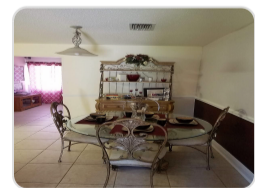

PROPERTY DETAILS

Great Investment opportunity for buyers looking for an attractive return. This property is located a desirable community and currently rented. This duplex consist of Two units one comprising of 2 bedrooms, 2 baths, family room and utility room, the other half has 3 bedrooms, 2 baths,