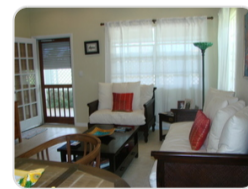

BAHAMA COTTAGE

\$2,500

Address:	7 Bahama Cottages West Bay St. Nassau
City:	New Providence/Paradise Island
Lot Size:	0 sq. ft.
Listing No:	16-1748
Beds:	2
Baths:	2
Living Area:	1,100 sq. ft.
Year Built:	n/a
Status:	sold

PROPERTY GALLERY

PROPERTY DETAILS

Lovely 2 bed, 2 bath home in a secure gated community out west. Phone and cable ready, washer/dryer, close to shopping and hotels. Roll down shutters on both front and back doors. Offered furnished. No pets and no children