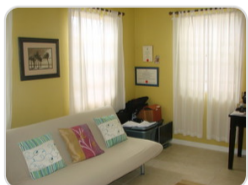

BAHAMA COTTAGE

\$2,500

Address:	7 Bahama Cottages West Bay St. Nassau
City:	New Providence/Paradise Island
Lot Size:	0 sq. ft.
Listing No:	16-1748
Beds:	2
Baths:	2
Living Area:	1,100 sq. ft.
Year Built:	n/a
Status:	sold

PROPERTY GALLERY

PROPERTY DETAILS

Lovely 2 bed, 2 bath home in a secure gated community out west. Phone and cable ready, washer/dryer, close to shopping and hotels. Roll down shutters on both front and back doors. Offered furnished. No pets and no children