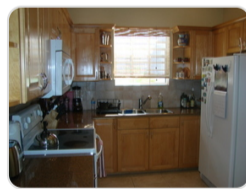

BAHAMA COTTAGE

\$2,500

Address:	7 Bahama Cottages West Bay St. Nassau
City:	New Providence/Paradise Island
Lot Size:	0 sq. ft.
Listing No:	16-1748
Beds:	2
Baths:	2
Living Area:	1,100 sq. ft.
Year Built:	n/a
Status:	sold

PROPERTY GALLERY

PROPERTY DETAILS

Lovely 2 bed, 2 bath home in a secure gated community out west. Phone and cable ready, washer/dryer, close to shopping and hotels. Roll down shutters on both front and back doors. Offered furnished. No pets and no children