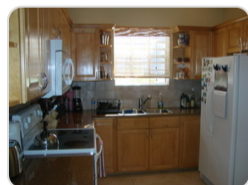

BAHAMA COTTAGE

\$2,500

Address:	7 Bahama Cottages West Bay St. Nassau
City:	New Providence/Paradise Island
Lot Size:	0 sq. ft.
Listing No:	16-1748
Beds:	2
Baths:	2
Living Area:	1,100 sq. ft.
Year Built:	n/a
Status:	sold

PROPERTY GALLERY

PROPERTY DETAILS

Lovely 2 bed, 2 bath home in a secure gated community out west. Phone and cable ready, washer/dryer, close to shopping and hotels. Roll down shutters on both front and back doors. Offered furnished. No pets and no children