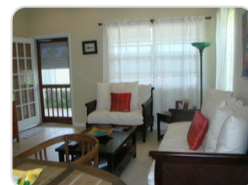

BAHAMA COTTAGE

\$2,500

Address:	7 Bahama Cottages West Bay St. Nassau
City:	New Providence/Paradise Island
Lot Size:	0 sq. ft.
Listing No:	16-1748
Beds:	2
Baths:	2
Living Area:	1,100 sq. ft.
Year Built:	n/a
Status:	sold

PROPERTY GALLERY

PROPERTY DETAILS

Lovely 2 bed, 2 bath home in a secure gated community out west. Phone and cable ready, washer/dryer, close to shopping and hotels. Roll down shutters on both front and back doors. Offered furnished. No pets and no children