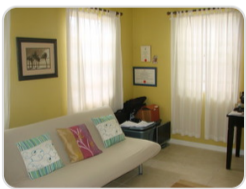

BAHAMA COTTAGE

\$2,500

Address:	7 Bahama Cottages West Bay St. Nassau
City:	New Providence/Paradise Island
Lot Size:	0 sq. ft.
Listing No:	16-1748
Beds:	2
Baths:	2
Living Area:	1,100 sq. ft.
Year Built:	n/a
Status:	sold

PROPERTY GALLERY

PROPERTY DETAILS

Lovely 2 bed, 2 bath home in a secure gated community out west. Phone and cable ready, washer/dryer, close to shopping and hotels. Roll down shutters on both front and back doors. Offered furnished. No pets and no children