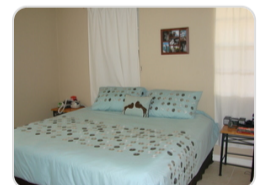

BAHAMA COTTAGE

\$2,500

Address:	7 Bahama Cottages West Bay St. Nassau
City:	New Providence/Paradise Island
Lot Size:	0 sq. ft.
Listing No:	16-1748
Beds:	2
Baths:	2
Living Area:	1,100 sq. ft.
Year Built:	n/a
Status:	sold

PROPERTY GALLERY

PROPERTY DETAILS

Lovely 2 bed, 2 bath home in a secure gated community out west. Phone and cable ready, washer/dryer, close to shopping and hotels. Roll down shutters on both front and back doors. Offered furnished. No pets and no children