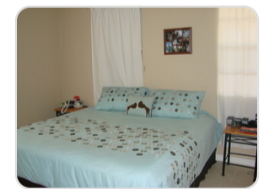

BAHAMA COTTAGE

\$2,500

Address:	7 Bahama Cottages West Bay St. Nassau
City:	New Providence/Paradise Island
Lot Size:	0 sq. ft.
Listing No:	16-1748
Beds:	2
Baths:	2
Living Area:	1,100 sq. ft.
Year Built:	n/a
Status:	sold

PROPERTY GALLERY

PROPERTY DETAILS

Lovely 2 bed, 2 bath home in a secure gated community out west. Phone and cable ready, washer/dryer, close to shopping and hotels. Roll down shutters on both front and back doors. Offered furnished. No pets and no children