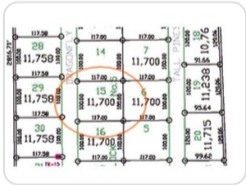

SOUTH OCEAN ESTATES

\$155,000

MOSKO EXCLUSIVE

Address:	15 South Ocean Estates New Providence
City:	New Providence/Paradise Island
Lot Size:	11,700 sq. ft.
Listing No:	16-894
Beds:	0
Baths:	0
Living Area:	0 sq. ft.
Year Built:	n/a
Status:	For Sale only

PROPERTY GALLERY

PROPERTY DETAILS

Great size single family lot located in South Ocean Estates, a gated community strategically located between Lyford Cay and Albany in the Western District of New Providence. All utilities are in place and are underground. The community has 24 hr security.