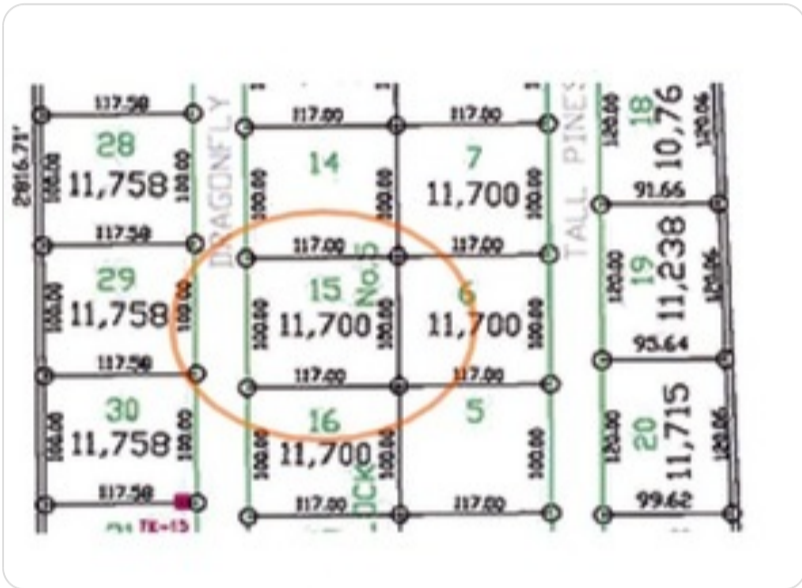

SOUTH OCEAN ESTATES

\$155,000

MOSKO EXCLUSIVE

Address:	15 South Ocean Estates New Providence
City:	New Providence/Paradise Island
Lot Size:	11,700 sq. ft.
Listing No:	16-894
Beds:	0
Baths:	0
Living Area:	0 sq. ft.
Year Built:	n/a
Status:	For Sale only

PROPERTY GALLERY

PROPERTY DETAILS

Great size single family lot located in South Ocean Estates, a gated community strategically located between Lyford Cay and Albany in the Western District of New Providence. All utilities are in place and are underground. The community has 24 hr security.