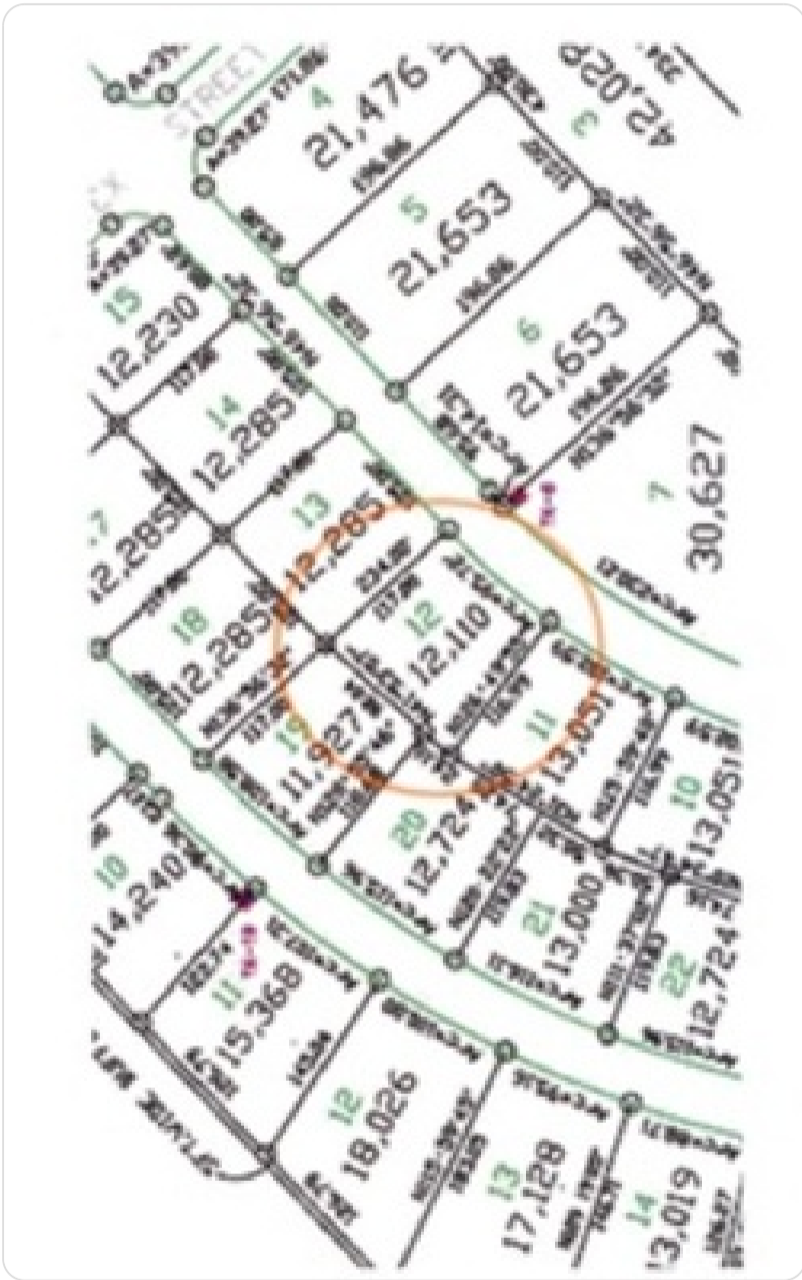

SOUTH OCEAN ESTATES - FAMILY LOT FOR SALE

\$160,000

MOSKO EXCLUSIVE

Address:	12 South Ocean Estates New Providence
City:	New Providence/Paradise Island
Lot Size:	12,100 sq. ft.
Listing No:	16-879
Beds:	0
Baths:	0
Living Area:	0 sq. ft.
Year Built:	n/a
Status:	sold

PROPERTY GALLERY

PROPERTY DETAILS

Great size single family lot located in South Ocean Estates, a gated community strategically located between Lyford Cay and Albany in the Western District of New Providence. All utilities are in place and are underground. The community has 24 hr security.