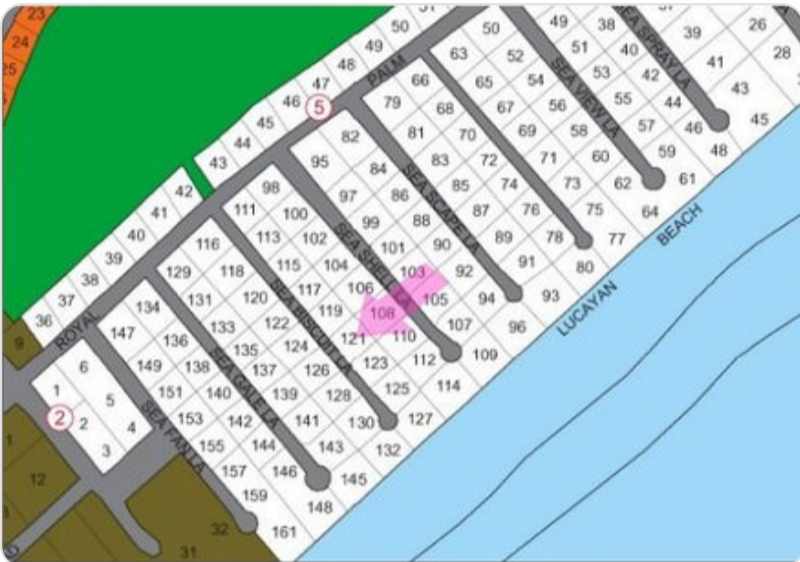

## LUCAYAN BEACH RESIDENTIAL LOT

**\$205,000**

<b>Address:</b>	Sea Bisquit Lane Lucayan Beach, Grand Bahama
<b>City:</b>	Grand Bahama/Freeport
<b>Lot Size:</b>	18,295 sq. ft.
<b>Listing No:</b>	16-777
<b>Beds:</b>	0
<b>Baths:</b>	0
<b>Living Area:</b>	18,164 sq. ft.
<b>Year Built:</b>	n/a
<b>Status:</b>	active

### PROPERTY DETAILS

Very few vacant lots left in Lucayan Beach - this is your opportunity today! Subdivision: Lucayan Beach Zoned as: Single Family with beach access Large Residential Lot measuring 125' x 150' located in upscale neighborhood of Lucayan Beach. The beach is literally a short walk away - only a few lots down from this lot. Lucayan Beach neighborhood is located just down the street from the popular entertainment center of Grand Bahama known as Port Lucaya Market Place and to the Our Lucaya Resort, Casino & Golf Resort. This is a high demand area! Demand location makes "fast" action a must. Act Fast & Call Now - 242-351-6445!