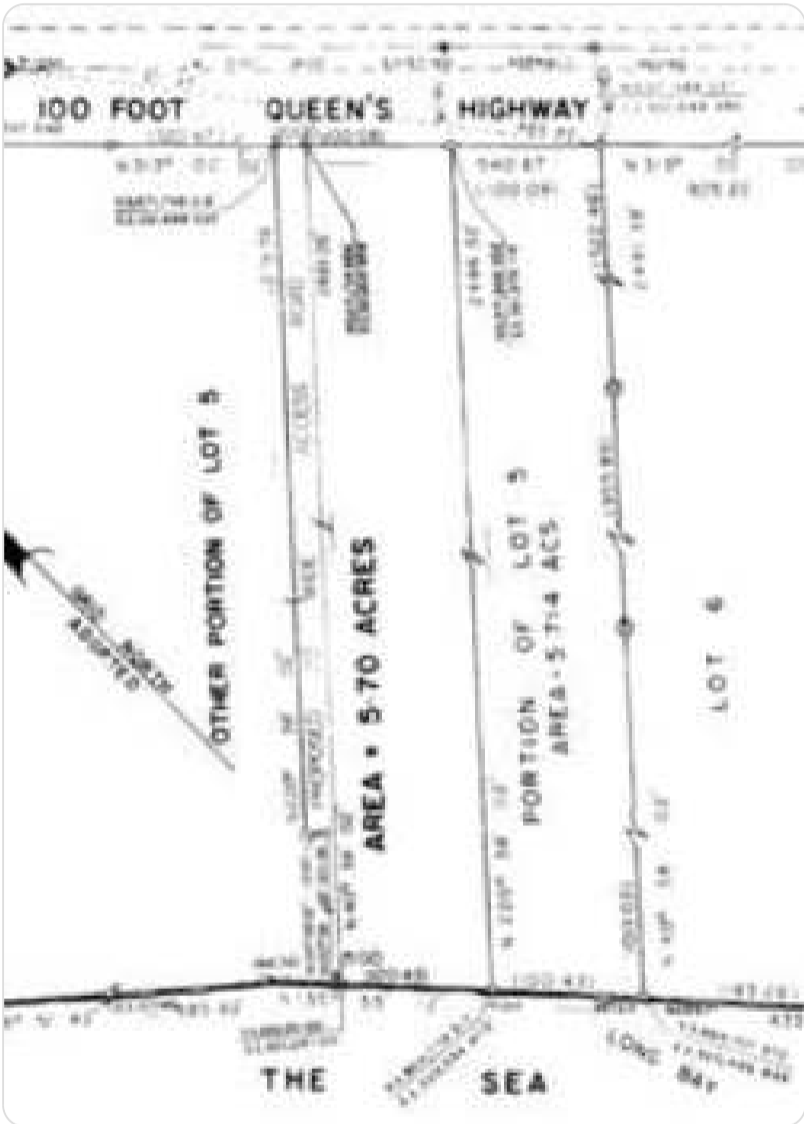

ACREAGE LONG BAY, GRAND BAHAMA, BAHAMAS

\$500,000

Address:	5 Queen
City:	Grand Bahama/Freeport
Lot Size:	0 sq. ft.
Listing No:	16-382
Beds:	0
Baths:	0
Living Area:	0 sq. ft.
Year Built:	n/a
Status:	For Saleonly

PROPERTY GALLERY

PROPERTY DETAILS

Plot of land totalling 5.714 acres located on the Southside of Queen's Highway at Long Bay and is about 6 miles Southeast of West End on the Southern shore of Grand Bahama. All utilities are in place.